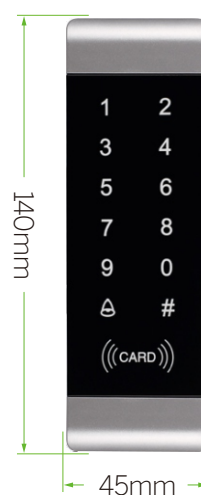

Dimensions(mm)

S4A Industrial Co., Limited

Address: 6th Floor, Haotai Industrial Zone, Minzhi road,
Longhua District, Shenzhen. CN 518131

Tel: +86 755 29450011

www.s4a-access.com / Email: sales@s4a-access.com
Mob/Whatsapp/Wechat/Viber: +86 134 1050 0721